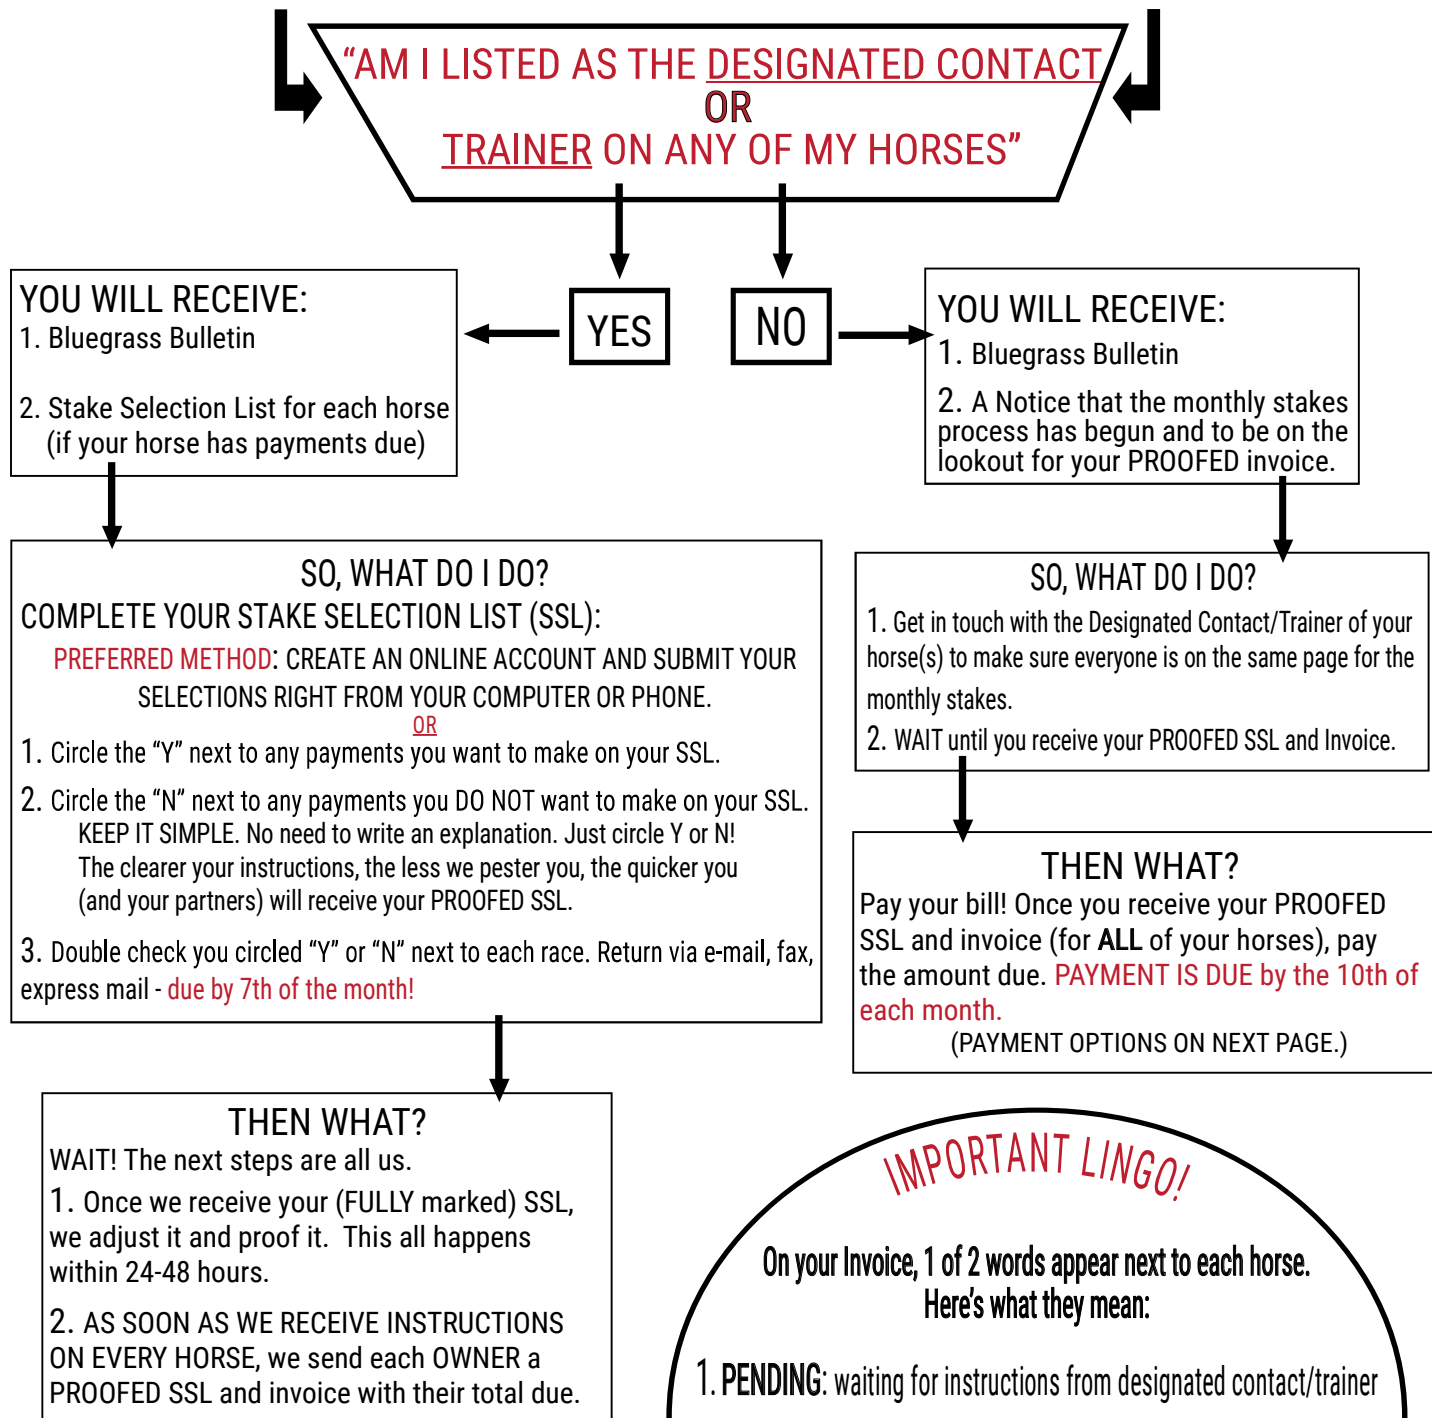

STAKE SELECTION LIST PROCESS

WHAT SHOULD I RECEIVE AT THE FIRST OF EACH MONTH?

IMPORTANT LINGO!

On your Invoice, 1 of 2 words appear next to each horse. Here's what they mean:

1. **PENDING:** waiting for instructions from designated contact/trainer
2. **PROOFED:** Instructions have been verified. **READY TO BE PAID!** YOU MAY WAIT UNTIL ALL YOUR HORSES HAVE A PROOFED STATUS BEFORE PAYING, AS LONG AS WE HAVE **PAYMENT BY THE 10TH.**